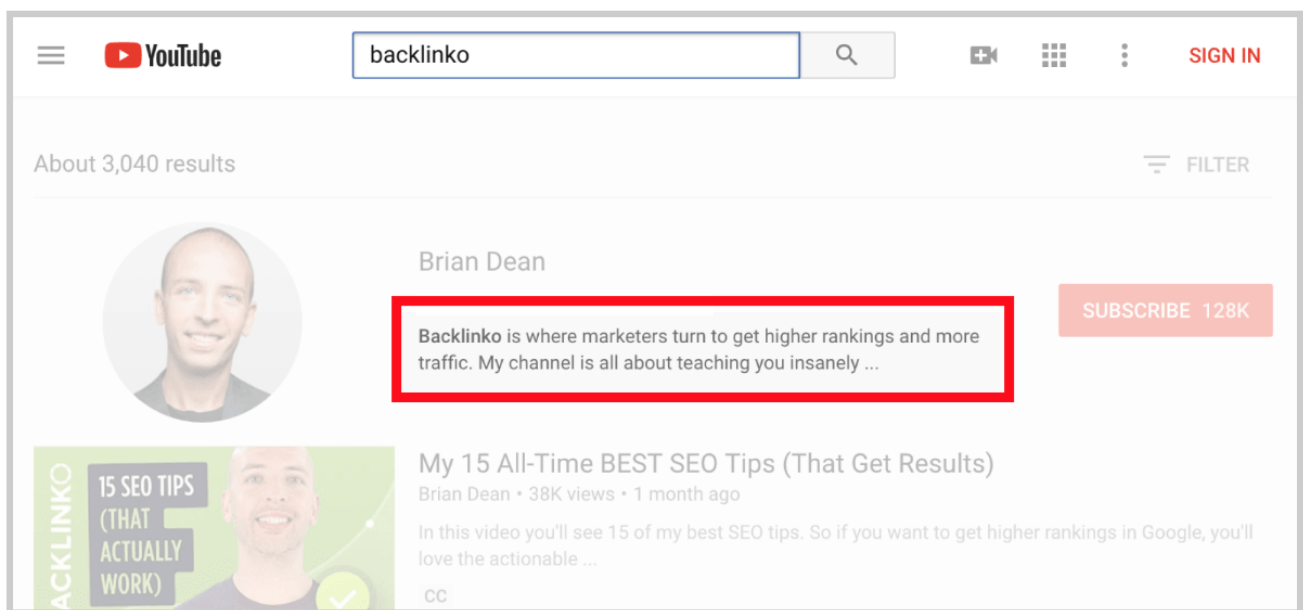


Download

[Psw 429 Nt 2.27.12](#)

Channel Description

What Is a Channel Description?

A Channel Description (also known as a “YouTube About Page”) is a brief outline of what type of content you publish on your channel. It appears on your Channel Page and in YouTube’s search results.

Why Is Your Channel Description Important?

Your Channel Description is a way for visitors to learn more about you and the type of videos you create. And a well-written Channel Description can also convert visitors into **subscribers**. Also, using keywords in your Channel Description can help your channel’s **YouTube SEO**.